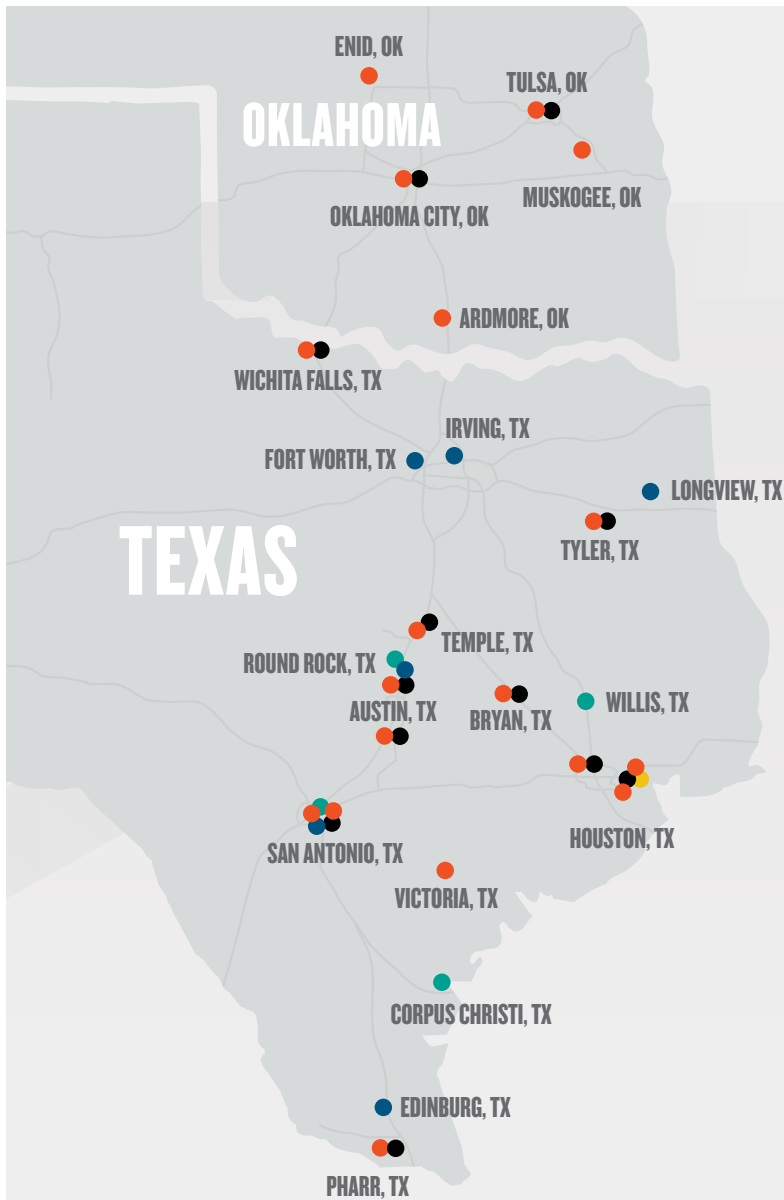

\*Item availability limited to select locations. Speak with a HOLT Truck Center parts professional for details.

[@HOLTTRUCKCENTERS](https://www.holttruckcenters.com)

**OVER 30 LOCATIONS TO SERVE YOU!**

**INTERNATIONAL DEALERSHIPS**

- Houston, TX (3)
- San Antonio, TX (2)
- Austin, TX (2)
- Tyler, TX
- Wichita Falls, TX
- Bryan, TX
- Pharr, TX
- Temple, TX
- Victoria, TX
- Oklahoma City, OK
- Tulsa, OK
- Ardmore, OK
- Enid, OK
- Muskogee, OK

**IDEALEASE**

- Houston, TX (2)
- San Antonio, TX
- Austin, TX (2)
- Tyler, TX
- Wichita Falls, TX
- Bryan, TX
- Pharr, TX
- Temple, TX
- Oklahoma City, OK
- Tulsa, OK

**FLEETRITE**

- San Antonio, TX
- Corpus Christi, TX
- Round Rock, TX
- Willis, TX

**PARTS & SERVICE ONLY**

- San Antonio, TX
- Longview, TX
- Pflugerville, TX
- Edinburg, TX
- Ft. Worth, TX
- Irving, TX

**LONGHORN BUS SALES**

- Houston, TX

**TRAILER SALES ONLY**

- Houston, TX

**ANNOUNCEMENTS**