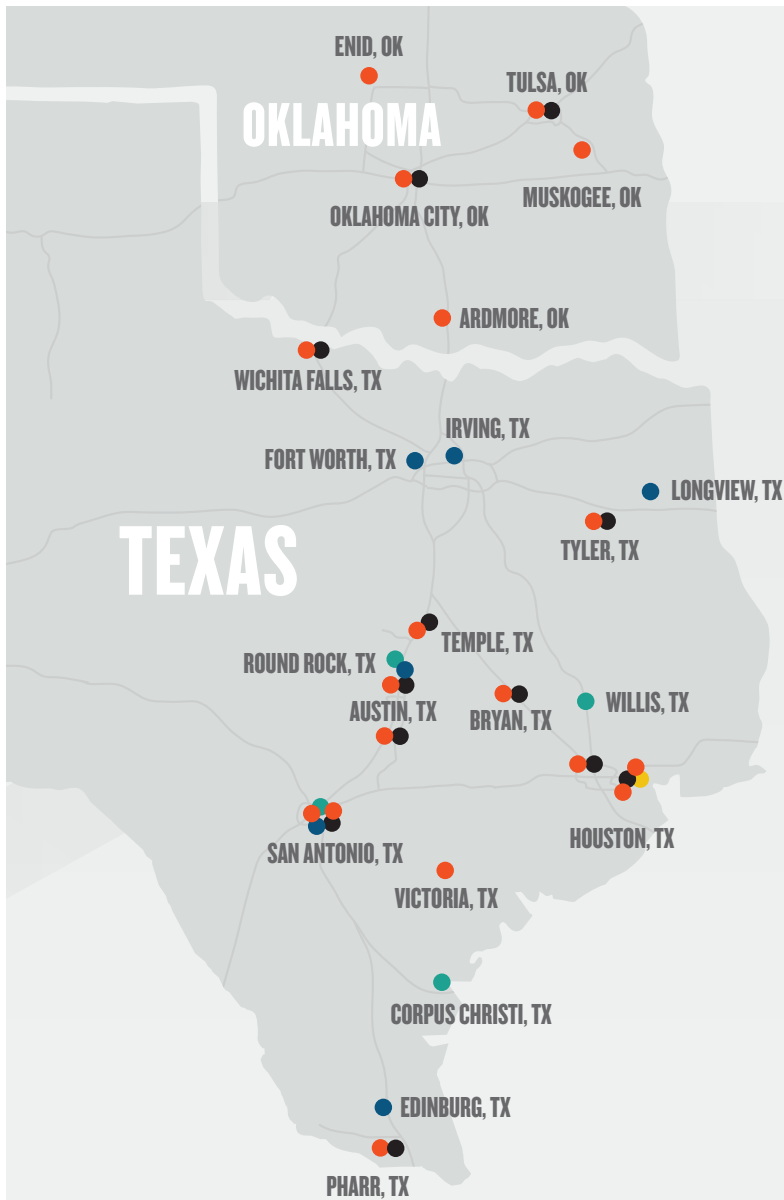

## OVER 30 LOCATIONS TO SERVE YOU!

### INTERNATIONAL DEALERSHIPS

- Houston, TX (3)
- San Antonio, TX (2)
- Austin, TX (2)
- Tyler, TX
- Wichita Falls, TX
- Bryan, TX
- Pharr, TX
- Temple, TX
- Victoria, TX
- Oklahoma City, OK
- Tulsa, OK
- Ardmore, OK
- Enid, OK
- Muskogee, OK

### IDEALEASE

- Houston, TX (2)
- San Antonio, TX
- Austin, TX (2)
- Tyler, TX
- Wichita Falls, TX
- Bryan, TX
- Pharr, TX
- Temple, TX
- Oklahoma City, OK
- Tulsa, OK

### FLEETRITE

- San Antonio, TX
- Corpus Christi, TX
- Round Rock, TX
- Willis, TX